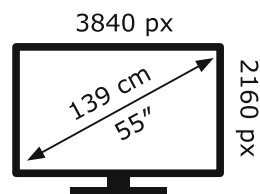

ENERG

METZ

55MOC9010Z

74 kWh/1000h

ABC**C**DEFG

43 kWh/1000h

2019/2013